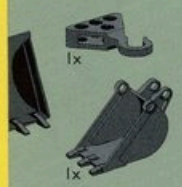

K. #5227 Fiber Optic Cables
 8 pieces. \$2.99

digging Grabs
 \$3.99

P. #5294 Toggle Joints & Connectors
 60 pieces. \$3.99

Q. #5201 Angle Pieces
 20 pieces. \$3.99

S. #8735 LEGO TECHNIC Motor 60 pieces. \$39.99
 Requires 6 AA batteries-not included.